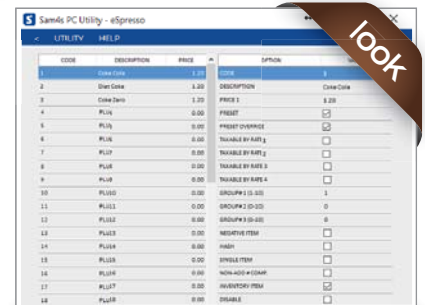

- PLU PGM Screen.